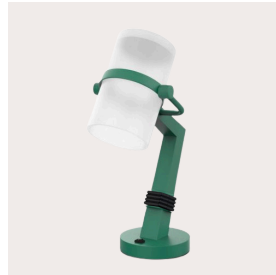

ARKANSAS LIGHTING

STAY ILLUMINATED

7176T-GB
GR-200 Side Table Lamp

7060T-DG
GR-201 Desk Lamp

7061S-LED-SS
GR-202 Nightstand Sconce

4530V-LED-SS
GR-203 Vanity Sconce

7062S-SSGB
GR-204 Sconce

7063F-GB
GR-205 Floor Lamp

7177T-GB
GR-206 Table Lamp

7061S-LED-SS-2
GR-207 Nightstand Sconce

7178E2OUC-GB
GR-250 Nightstand Lamp

7176E2OUC-GB
GR-251 Side Table Lamp

7182S-LED-GB
GR-252 Headboard Lamp

7062S-SQ-SSGB
GR-253 Wall Sconce