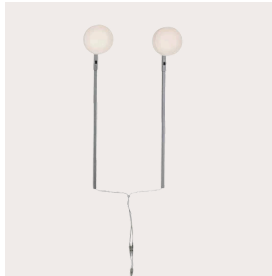

ARKANSAS LIGHTING

STAY ILLUMINATED

7176T-GB
GR-200 Side Table Lamp

7060T-DG
GR-201 Desk Lamp

7061S-LED-SS
GR-202 Nightstand Sconce

4530V-LED-SS
GR-203 Vanity Sconce

7062S-SSGB
GR-204 Sconce

7063F-GB
GR-205 Floor Lamp

7177T-GB
GR-206 Table Lamp

7061S-LED-SS-2
GR-207 Nightstand Sconce

7178E2OUC-GB
GR-250 Nightstand Lamp

7176E2OUC-GB
GR-251 Side Table Lamp

7182S-LED-GB
GR-252 Headboard Lamp

7062S-SQ-SSGB
GR-253 Wall Sconce

4640P
PA-201 Pendant

4530V-24-LED-GB
PA-202 Vanity Light

7063F-GB
PA-203 Floor Lamp

4529C-DGGB
PA-204 Wall Sconce

4641P
PA-205 Pendant

7178E2OUC-GB
PA-206 Table Lamp

7183E2O2U
PA-250 Table Lamp

4166P-84-GB
PA-251 Pendant