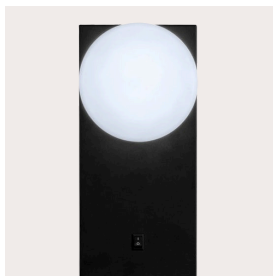

ARKANSAS LIGHTING

STAY ILLUMINATED

7176T-GB
GR-200 Side Table Lamp

7060T-DG
GR-201 Desk Lamp

7061S-LED-SS
GR-202 Nightstand Sconce

4530V-LED-SS
GR-203 Vanity Sconce

7062S-SSGB
GR-204 Sconce

7063F-GB
GR-205 Floor Lamp

7177T-GB
GR-206 Table Lamp

7061S-LED-SS-2
GR-207 Nightstand Sconce

7178E2OUC-GB
GR-250 Nightstand Lamp

7176E2OUC-GB
GR-251 Side Table Lamp

7182S-LED-GB
GR-252 Headboard Lamp

7062S-SQ-SSGB
GR-253 Wall Sconce