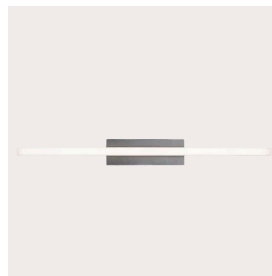

4530V-24-LED-GB
PA-202 Vanity Light