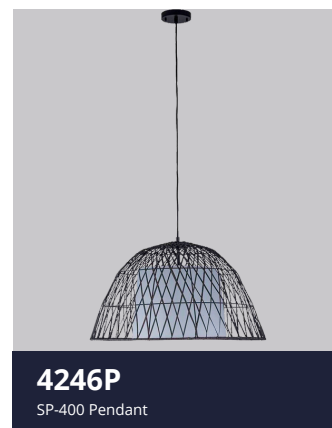

ARKANSAS LIGHTING

S T A Y I L L U M I N A T E D

Arkansas Lighting is an approved lighting supplier for Staybridge Suites.

ARKANSAS LIGHTING

S T A Y I L L U M I N A T E D

Arkansas Lighting is an approved lighting supplier for Staybridge Suites.

ARKANSAS LIGHTING

S T A Y I L L U M I N A T E D

4254V-3
SP-410 Sconce

4255C
SP-411 Sconce

4179C
SP-412 Sconce

7040FKD
SP-454 Floor Lamp

7041D
SP-455 Sconce

4515P
SP-458 Pendant