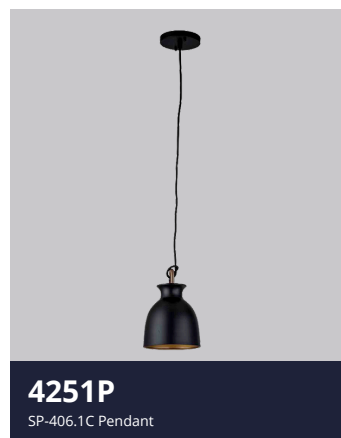

ARKANSAS LIGHTING

S T A Y I L L U M I N A T E D

Arkansas Lighting is an approved lighting supplier for Staybridge Suites.

ARKANSAS LIGHTING

S T A Y I L L U M I N A T E D

Arkansas Lighting is an approved lighting supplier for Staybridge Suites.

ARKANSAS LIGHTING

S T A Y I L L U M I N A T E D

4254V-3
SP-410 Sconce

4255C
SP-411 Sconce

4179C
SP-412 Sconce

7040FKD
SP-454 Floor Lamp

7041D
SP-455 Sconce

4515P
SP-458 Pendant

7042FKD
SP-459 Floor Lamp

4398C
SP-452 Flush Mount

4516P
SP-458 Pendant

Arkansas Lighting is an approved lighting supplier for Staybridge Suites.