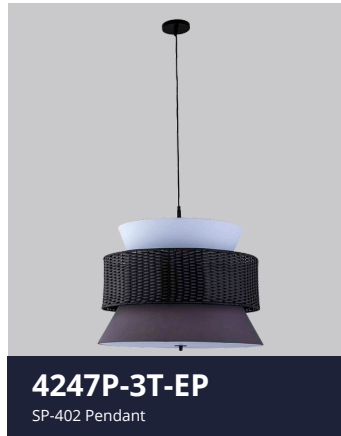

ARKANSAS LIGHTING

S T A Y I L L U M I N A T E D

Arkansas Lighting is an approved lighting supplier for Staybridge Suites.