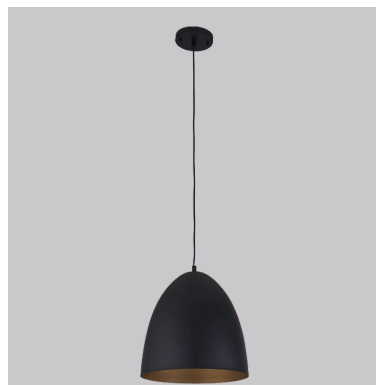

ARKANSAS LIGHTING

S T A Y I L L U M I N A T E D

4254V-3
SP-410 Sconce

4255C
SP-411 Sconce

4179C
SP-412 Sconce

7040FKD
SP-454 Floor Lamp

7041D
SP-455 Sconce

4515P
SP-458 Pendant

7042FKD
SP-459 Floor Lamp

4398C
SP-452 Flush Mount

4516P
SP-458 Pendant

Arkansas Lighting is an approved lighting supplier for Staybridge Suites.