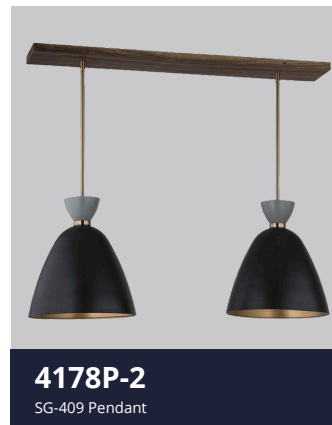

ARKANSAS LIGHTING

S T A Y I L L U M I N A T E D

Arkansas Lighting is an approved lighting supplier for Staybridge Suites.