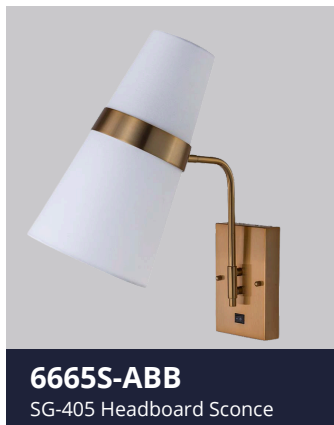

ARKANSAS LIGHTING

S T A Y I L L U M I N A T E D

Arkansas Lighting is an approved lighting supplier for Staybridge Suites.

ARKANSAS LIGHTING

S T A Y I L L U M I N A T E D

Arkansas Lighting is an approved lighting supplier for Staybridge Suites.

ARKANSAS LIGHTING

S T A Y I L L U M I N A T E D

4254V-3
SP-410 Sconce

4255C
SP-411 Sconce

4179C
SP-412 Sconce

7040FKD
SP-454 Floor Lamp

7041D
SP-455 Sconce

4515P
SP-458 Pendant

7042FKD
SP-459 Floor Lamp

4398C
SP-452 Flush Mount

4516P
SP-458 Pendant

Arkansas Lighting is an approved lighting supplier for Staybridge Suites.