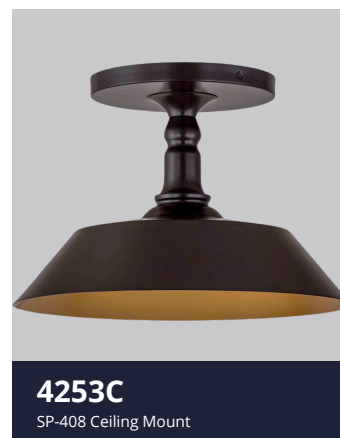

ARKANSAS LIGHTING

S T A Y I L L U M I N A T E D

Arkansas Lighting is an approved lighting supplier for Staybridge Suites.