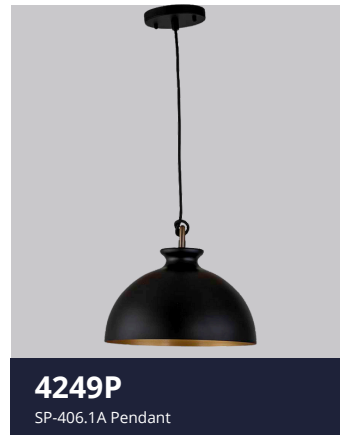

ARKANSAS LIGHTING

S T A Y I L L U M I N A T E D

Arkansas Lighting is an approved lighting supplier for Staybridge Suites.

ARKANSAS LIGHTING

S T A Y I L L U M I N A T E D

Arkansas Lighting is an approved lighting supplier for Staybridge Suites.

ARKANSAS LIGHTING

S T A Y I L L U M I N A T E D

4254V-3
SP-410 Sconce

4255C
SP-411 Sconce

4179C
SP-412 Sconce

7040FKD
SP-454 Floor Lamp

7041D
SP-455 Sconce

4515P
SP-458 Pendant