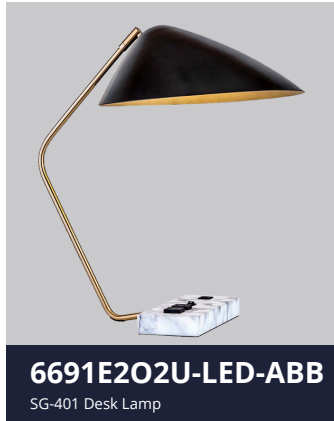

ARKANSAS LIGHTING

S T A Y I L L U M I N A T E D

Arkansas Lighting is an approved lighting supplier for Staybridge Suites.

ARKANSAS LIGHTING

S T A Y I L L U M I N A T E D

Arkansas Lighting is an approved lighting supplier for Staybridge Suites.

ARKANSAS LIGHTING

S T A Y I L L U M I N A T E D

4254V-3
SP-410 Sconce

4255C
SP-411 Sconce

4179C
SP-412 Sconce

7040FKD
SP-454 Floor Lamp

7041D
SP-455 Sconce

4515P
SP-458 Pendant

7042FKD
SP-459 Floor Lamp

4398C
SP-452 Flush Mount

4516P
SP-458 Pendant

Arkansas Lighting is an approved lighting supplier for Staybridge Suites.