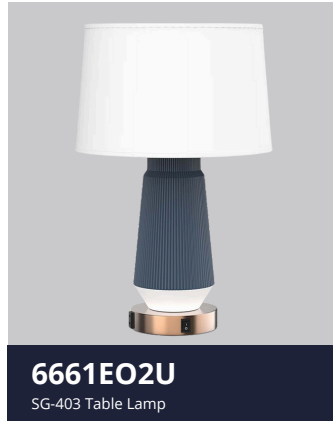

ARKANSAS LIGHTING

S T A Y I L L U M I N A T E D

Arkansas Lighting is an approved lighting supplier for Staybridge Suites.