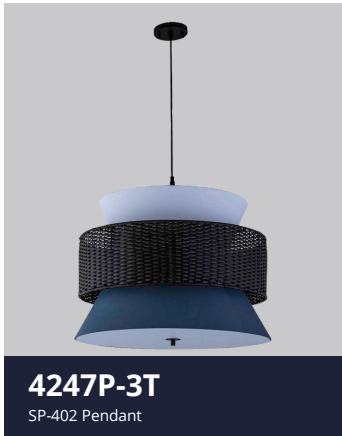

ARKANSAS LIGHTING

S T A Y I L L U M I N A T E D

Arkansas Lighting is an approved lighting supplier for Staybridge Suites.

ARKANSAS LIGHTING

S T A Y I L L U M I N A T E D

Arkansas Lighting is an approved lighting supplier for Staybridge Suites.

ARKANSAS LIGHTING

S T A Y I L L U M I N A T E D

4254V-3
SP-410 Sconce

4255C
SP-411 Sconce

4179C
SP-412 Sconce

7040FKD
SP-454 Floor Lamp

7041D
SP-455 Sconce

4515P
SP-458 Pendant

7042FKD
SP-459 Floor Lamp

4398C
SP-452 Flush Mount

4516P
SP-458 Pendant

Arkansas Lighting is an approved lighting supplier for Staybridge Suites.