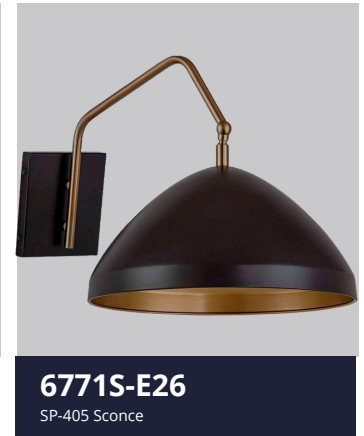

ARKANSAS LIGHTING

S T A Y I L L U M I N A T E D

Arkansas Lighting is an approved lighting supplier for Staybridge Suites.

ARKANSAS LIGHTING

S T A Y I L L U M I N A T E D

Arkansas Lighting is an approved lighting supplier for Staybridge Suites.

ARKANSAS LIGHTING

S T A Y I L L U M I N A T E D

4254V-3
SP-410 Sconce

4255C
SP-411 Sconce

4179C
SP-412 Sconce

7040FKD
SP-454 Floor Lamp

7041D
SP-455 Sconce

4515P
SP-458 Pendant

7042FKD
SP-459 Floor Lamp

4398C
SP-452 Flush Mount

4516P
SP-458 Pendant

Arkansas Lighting is an approved lighting supplier for Staybridge Suites.